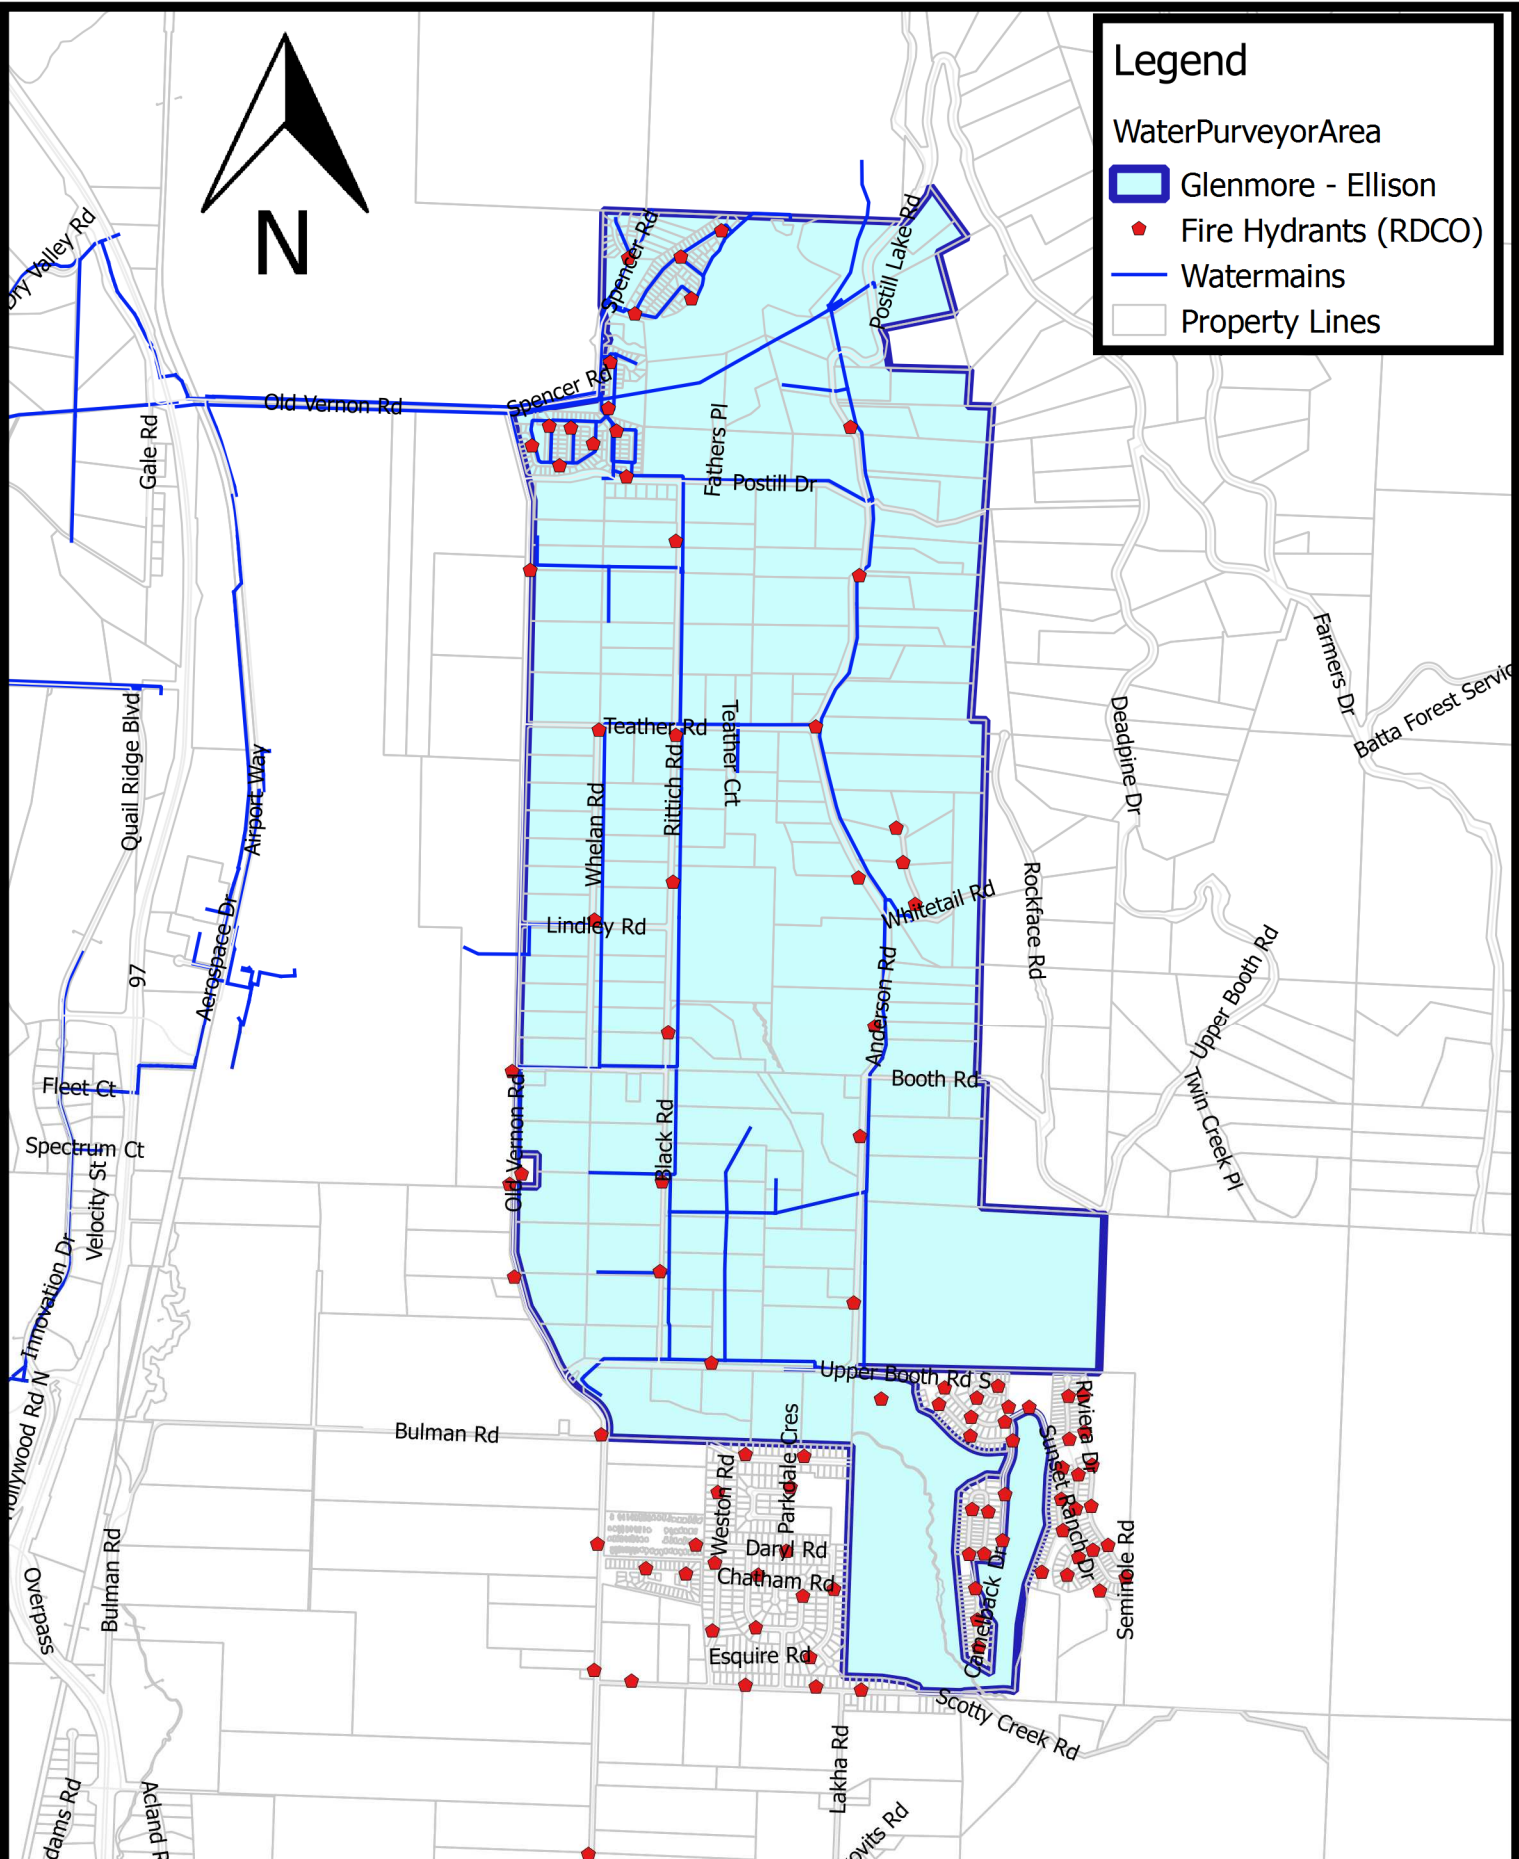

Legend

WaterPurveyorArea

-  Glenmore - Ellison
-  Fire Hydrants (RDCO)
-  Watermains
-  Property Lines

Ellison Area Served by GEID

100 0 100 200 300 400 500 m